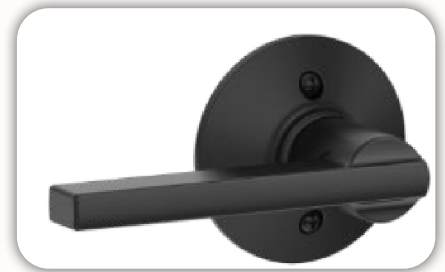

Knock Down / Stock Flush Frames Available Options

Dummy Handle

Available Finishes

Satin Nickel

Aged Bronze

Matte Black

Polished Nickel

Bright Chrome

Roller Catch

Available Finishes

Satin Nickel

Venetian Bronze

Satin Black

Polished Nickel

Polished Brass

Oil-Rubbed Brass