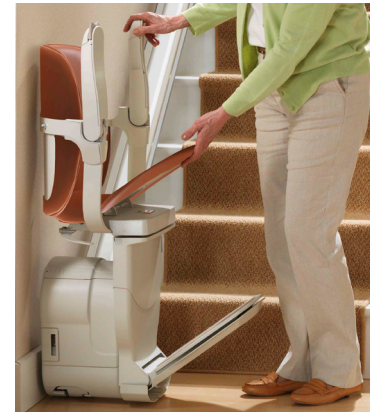

The Siena One offers a practical solution for straight stairs. With a comfortable, roomy seat, wide footrest, full length armrests, and two remote controls, it's packed with standard features that prioritize comfort and safety. The directional control is easy to reach and designed for people with limited hand function. Our slim rail, available in a silver finish, sits as close to your wall as possible, maximizing stair space and making it a good fit even on narrow stairs. Its long-life batteries that recharge wherever you park the chair, ensure that the Siena One is always ready to use, even in a power outage.

Ergonomic control

Easy to use directional control designed for customers with limited hand function.

Swivel levers

Naturally positioned levers allow you to easily turn the chair using either hand to safely get on or off at the top of the stairs.

Remote controls

Located on both landings, allow you to call the stairlift up or downstairs.

Upholstery

Comfortable, wipe-clean upholstery

On/Off switch

Conveniently placed On/Off switch prevents the chair from moving unexpectedly.

Seat belt

For added security.

Rated load

One person, 350lbs.

Safety sensors

Stop the stairlift if it meets an obstruction.

Footrest

Folds with seat.